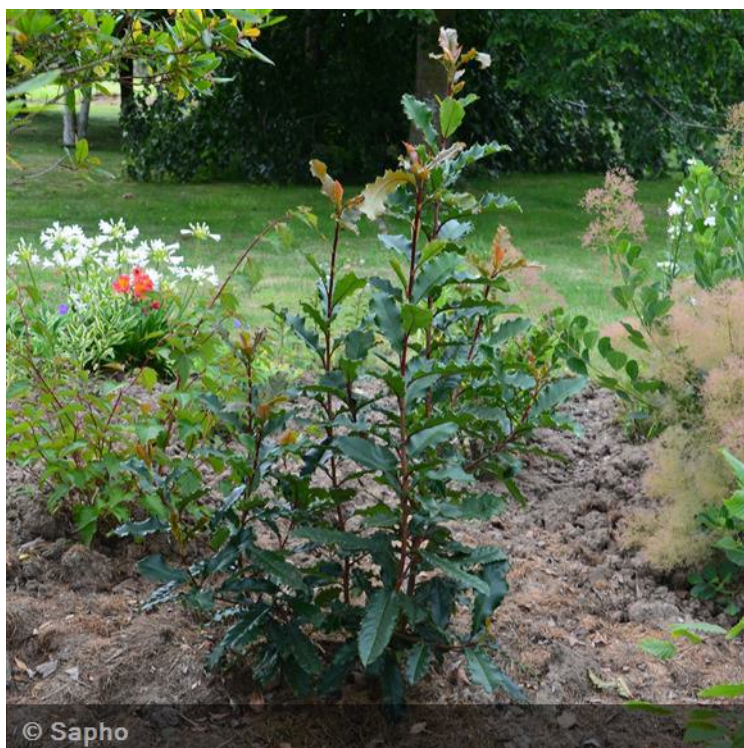

P.B.R. / European P.B.R

European plant variety protection