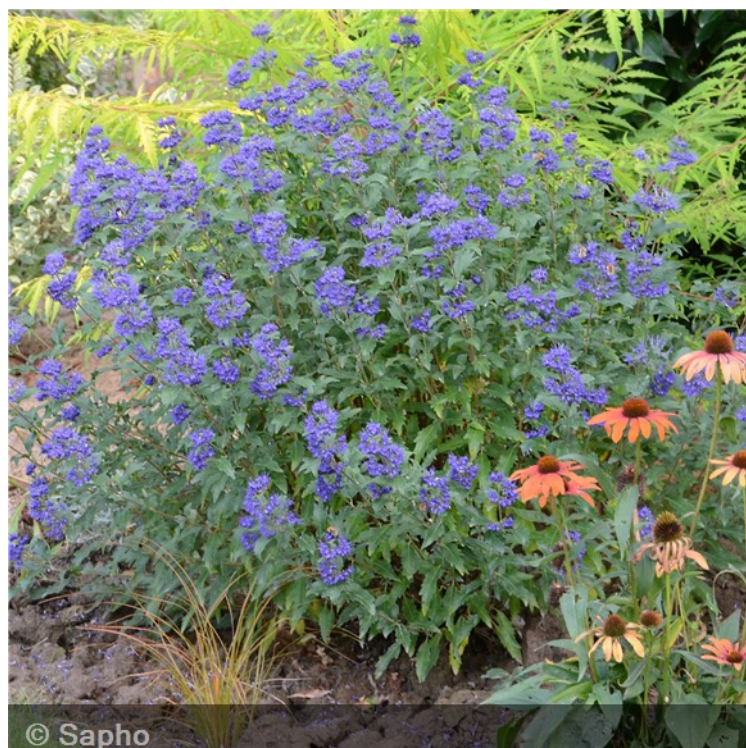

Caryopteris x clandonensis

GRAND BLEU[®] 'Inoveris'

**GRAND BLEU[®], the bluest of them all,
a STAR - Caryopteris for nearly 15 years!**

GRAND BLEU[®] is a dense, bushy rounded shrub of regular growth. It is suitable for container growing.

It is very suitable for planting in large quantities in public spaces, or as a sole shrub in small gardens.

© Sapho

Characteristics

1,00 m

0,80 m

08-10

-15°C

Season(s) of interest

Summer

Autumn

Selected by

INRA / SAPHINOV

Editor

Sapho

P.B.R. / European P.B.R

EU 7296