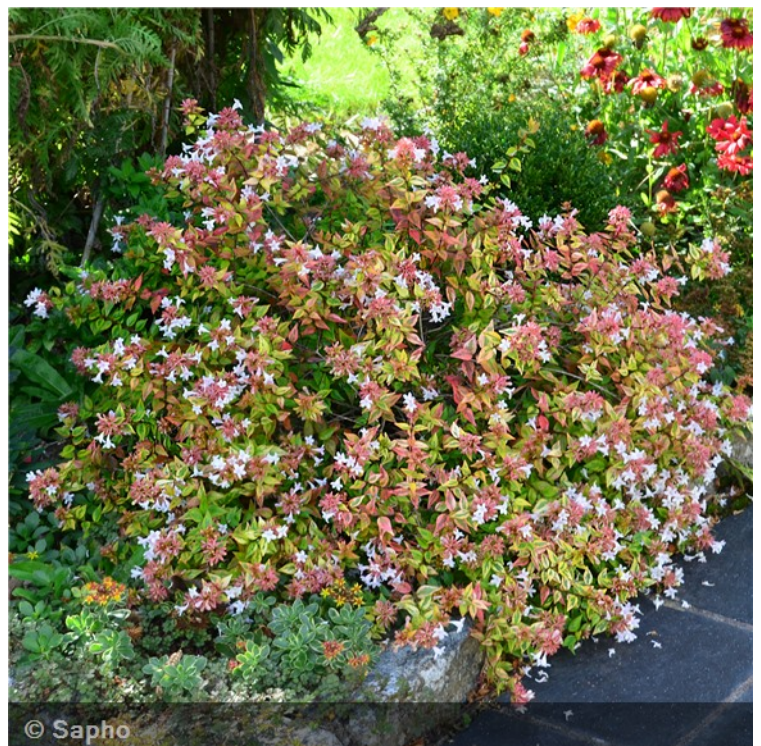

Abelia x grandiflora 'Kaleidoscope'

A constantly renewed kaleidoscope, much appreciated by gardeners.

This evergreen shrub with variegated foliage, light green and golden yellow in spring, is coming into young orange coloured shoots turning to scarlet red at the end of summer up to winter. The shades can vary according to position, climate and type of soil. Its growth is dense and even. In summer, the lightly fragrant white flowers stand in beautiful contrast to the purple stems. Must be protected in regions with cold winters.

All year round

Selected by

Panoramic Farm

Editor

Sapho

P.B.R. / European P.B.R

EU 25403

© Sapho