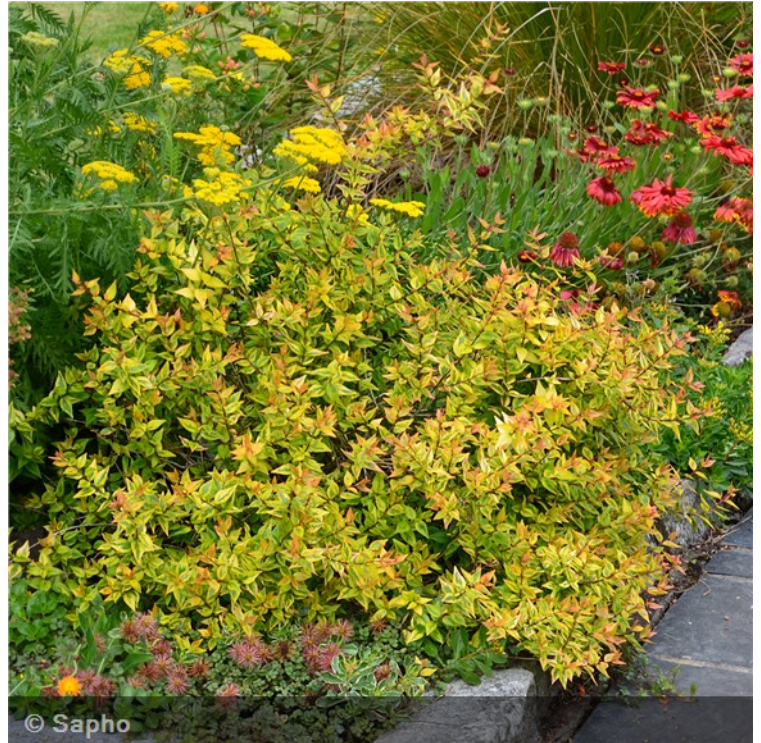

Abelia x grandiflora 'Kaleidoscope'

A constantly renewed kaleidoscope, much appreciated by gardeners.

This evergreen shrub with variegated foliage, light green and golden yellow in spring, is coming into young orange coloured shoots turning to scarlet red at the end of summer up to winter. The shades can vary according to position, climate and type of soil. Its growth is dense and even. In summer, the lightly fragrant white flowers stand in beautiful contrast to the purple stems. Must be protected in regions with cold winters.

All year round

Selected by

Panoramic Farm

Editor

Sapho

P.B.R. / European P.B.R

EU 25403

© Sapho