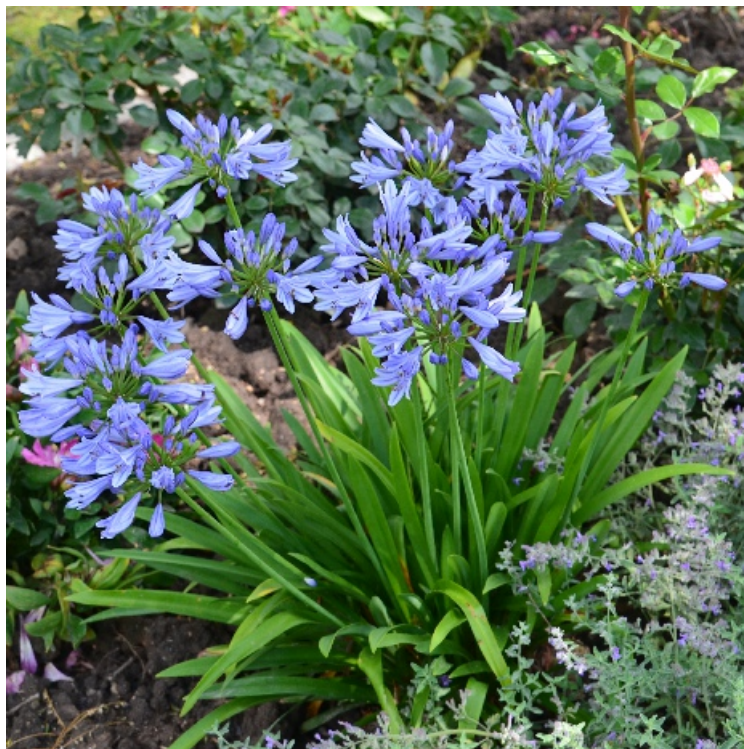

Agapanthus

PITCHOUNE® Blue 'Scrarey09'

PITCHOUNE® Blue, a beautiful dense blue African lily

This selection combines a dense shape and good-sized flower heads on short, thick stems. Made up of numerous flowers, the big clusters, of a deeper blue, bloom in June–July. Their flowering is good. The leaves are wide and evergreen. PITCHOUNE® Blue prefers being exposed to the sun, which makes it denser, but also blooms well in partial shade. It must be protected in cold areas. In frost-free open grounds or in containers.

Characteristics

0.40 /
0.60 m

06 – 07

10–12 cm

-5°C

Season of interest

Summer

Selected by