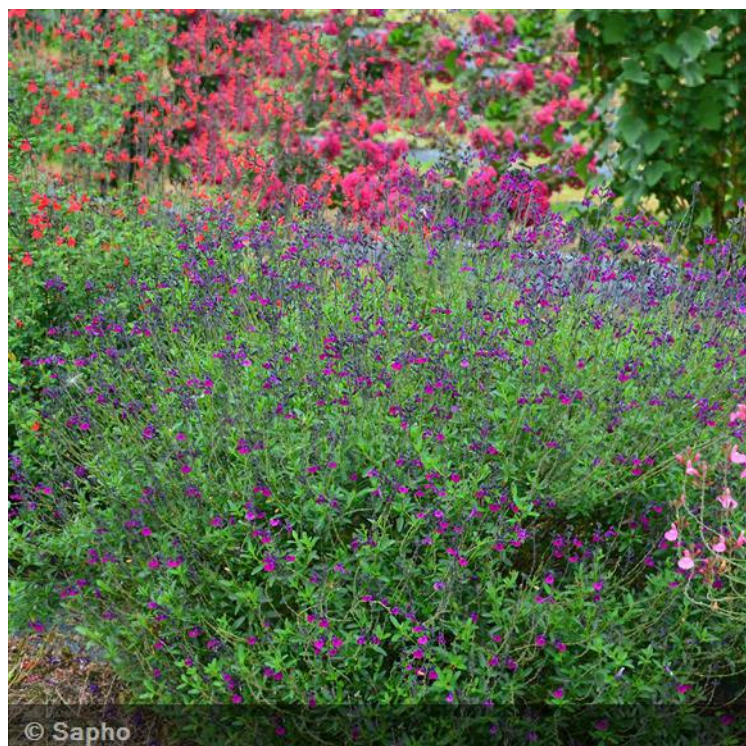

P.B.R. / European P.B.R

EU 38533

© Sapho

sapho
DES PLANTES DE BONNE NATURE

Editor of new ornamental garden plants

TO READ MORE
PLEASE VISIT

www.sapho.fr