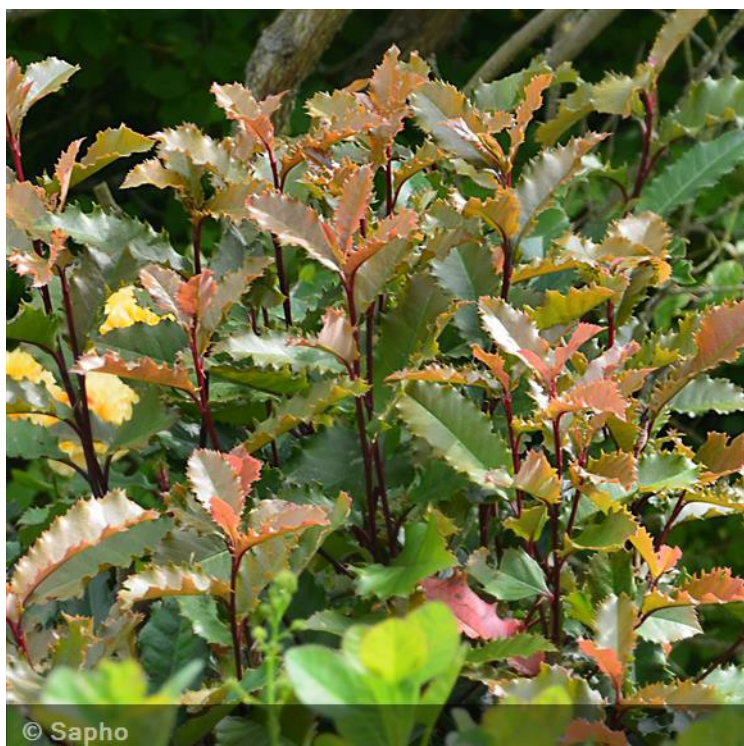

Photinia serratifolia CRUNCHY® 'REV100'

A Photinia with original foliage: toothed chocolate coloured leaves

The originality of the foliage brings a revival to the Photinia. The leaf blade is ondulated and finely toothed. The young shoots, copper at first, take on the unusual chocolate shade, and then turn dark green. CRUNCHY®, tested in nurseries for several years, performs well: it branches and develops well in containers, its growth is good. Hardy, it keeps its leaves in winter. Good resistance to powdery mildew. Recommended for hedges, with or without clipping.

Characteristics

2,00 /
3,00 m

1,20 /
1,50 m

04 - 06

-15°C

Season(s) of interest

Spring

Selected by