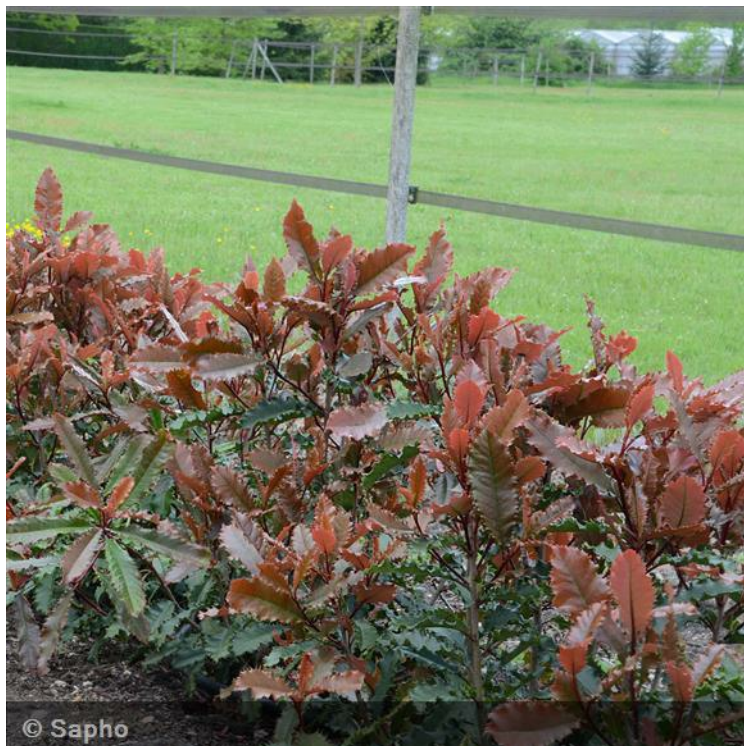

Photinia serratifolia CRUNCHY® 'REV100'

A Photinia with original foliage: toothed chocolate coloured leaves

The originality of the foliage brings a revival to the Photinia. The leaf blade is ondulated and finely toothed. The young shoots, copper at first, take on the unusual chocolate shade, and then turn dark green. CRUNCHY®, tested in nurseries for several years, performs well: it branches and develops well in containers, its growth is good. Hardy, it keeps its leaves in winter. Good resistance to powdery mildew. Recommended for hedges, with or without clipping.

Characteristics

2,00 /
3,00 m

1,20 /
1,50 m

04 - 06

-15°C

Season(s) of interest

Spring

Selected by