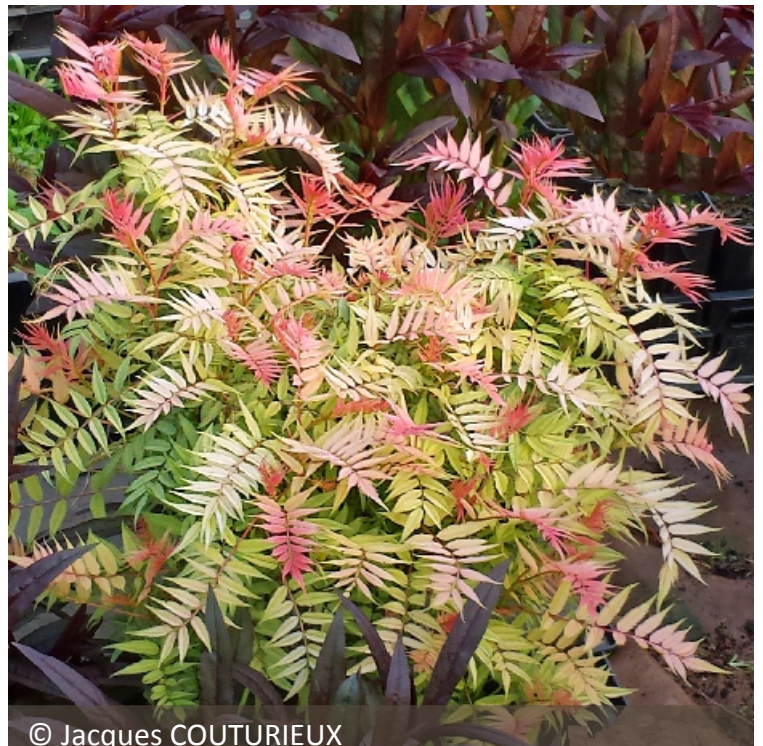

European P.B.R

European plant variety protection

© Jacques COUTURIEUX

sapho
DES PLANTES DE BONNE NATURE

Editor of new ornamental garden plants

TO READ MORE
PLEASE VISIT

www.sapho.fr