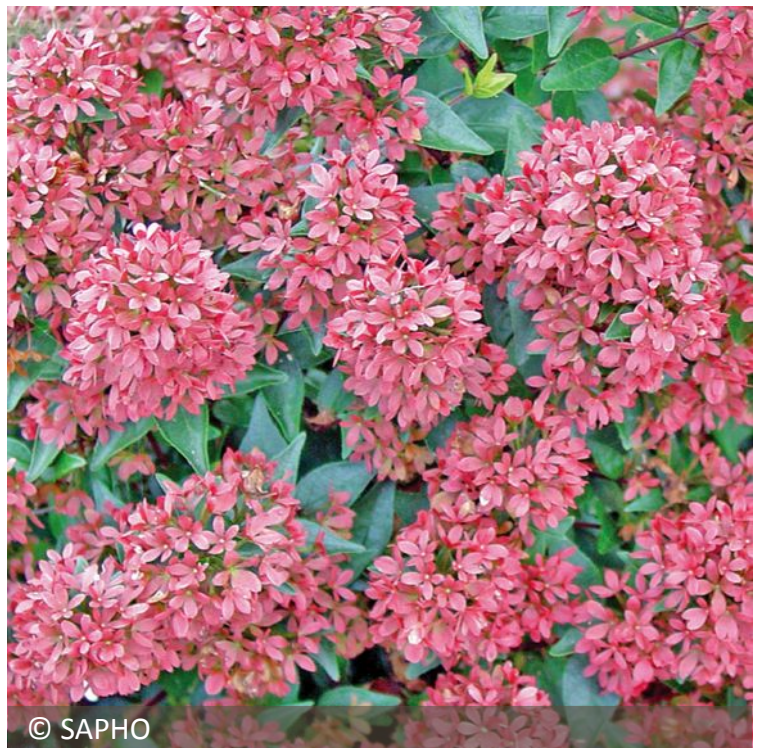

Abelia 'Raspberry Profusion'

An abundant flowering and double impact through its flamboyant raspberry sepals.

'Raspberry Profusion' is generously covered with big clusters of strongly scented pink flowers with flamboyant raspberry sepals from May to September. Its decorative interest continues up to the end of autumn because of the attractive coloured sepals that remain when the flowers fall. The pretty, brilliant green foliage mostly falls in winter. The small shrub is compact and resists both heat and drought.

Characteristics

0.90 /
1.20 m

0.90 /
1.20 m

06 – 11

Scent

-15°C

Resistant
to
drought

Season(s) of interest

Spring

Summer

Autumn

Selected by

University of Georgia Research
Foundation Inc.

Edition

SAPHO

European P.B.R.

European plant variety protection

© SAPHO

© SAPHO