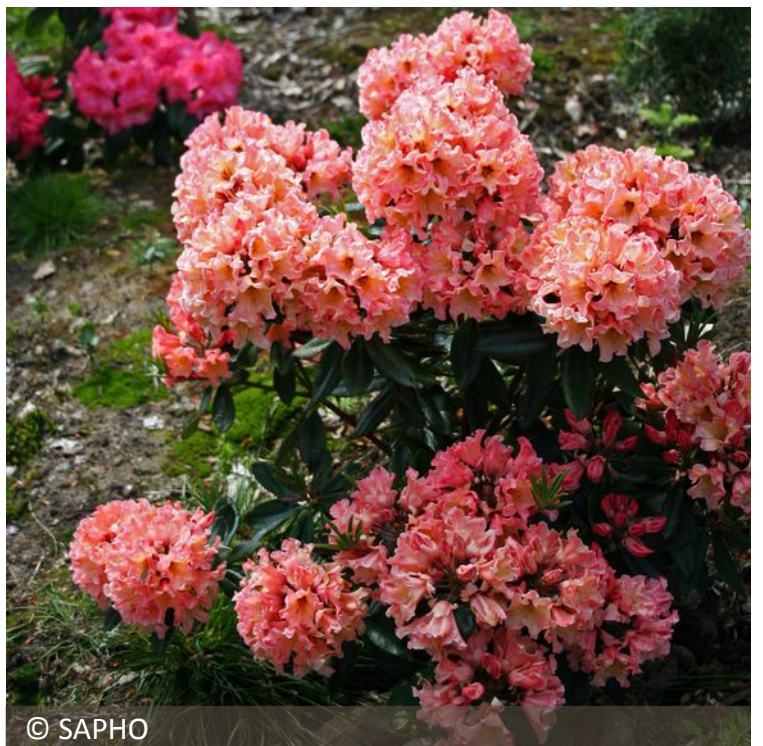

European P.B.R.

European plant variety protection