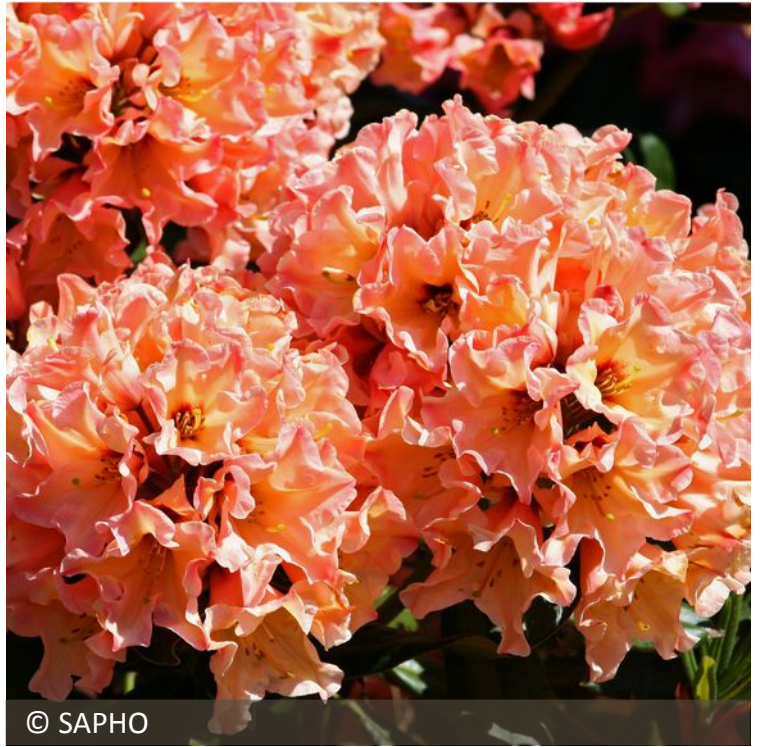

# Rhododendron Lady Lasa® 'BOUTI0150'

## Shades of coral and salmon

A very fashionable colour for this floriferous variety with well-rounded inflorescences, Lady Lasa® is a small rhododendron which forms a round, dense semi-dwarf plant, highly resistant to disease. Its young shoots are purple-brown, the long leaves change from light to dark green.

A multitude of big round buds open out into shiny bouquets at the end of April.

© SAPHO